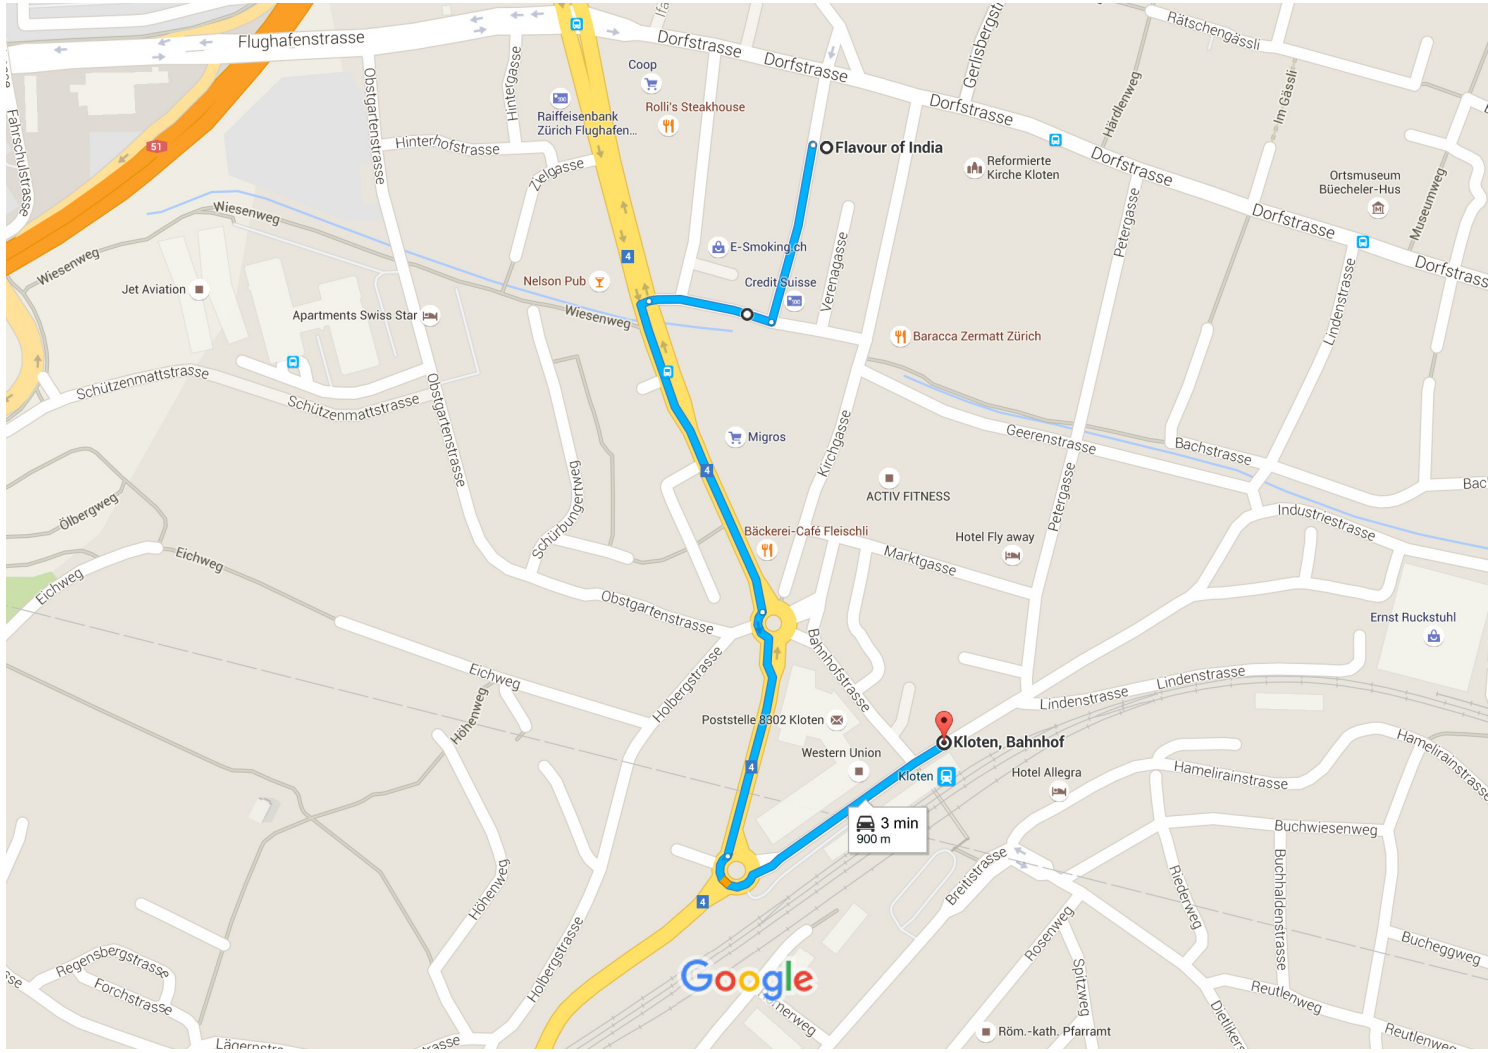

# Flavour of India to Kloten, Bahnhof

Drive 900 m, 3 min

Map data ©2016 Google 50 m

via Schaffhauserstrasse/Route 4  
3 min without traffic

3 min  
900 m

Google Maps